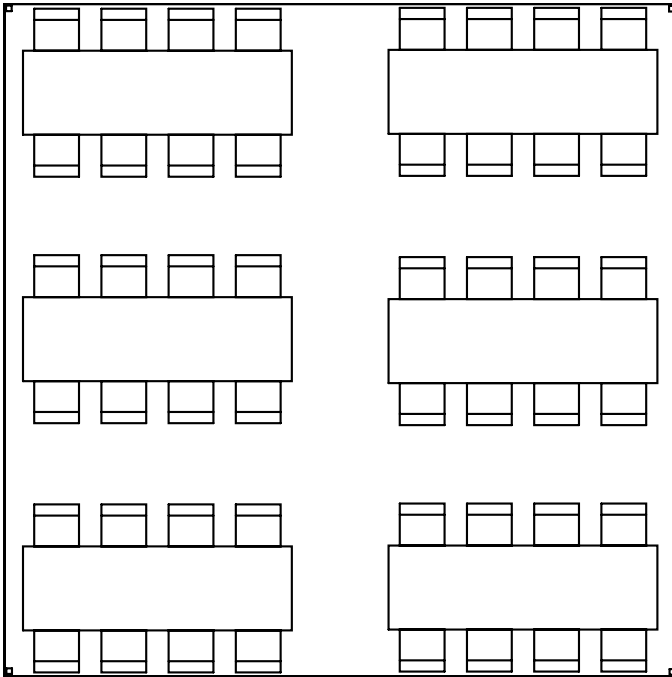

A-1 RENTAL PRESENTS

Party Perfect
FOR LIFE'S SPECIAL OCCASIONS

20' X 20' Marquee

Tent Diagrams

20' x 20' Marquee Tent
6 - 8' Banquet Tables
48 - Chairs

20' x 20' Marquee Tent
4 - 60" Round Tables
36 - Chairs

20' x 20' Marquee Tent
60 - Chairs