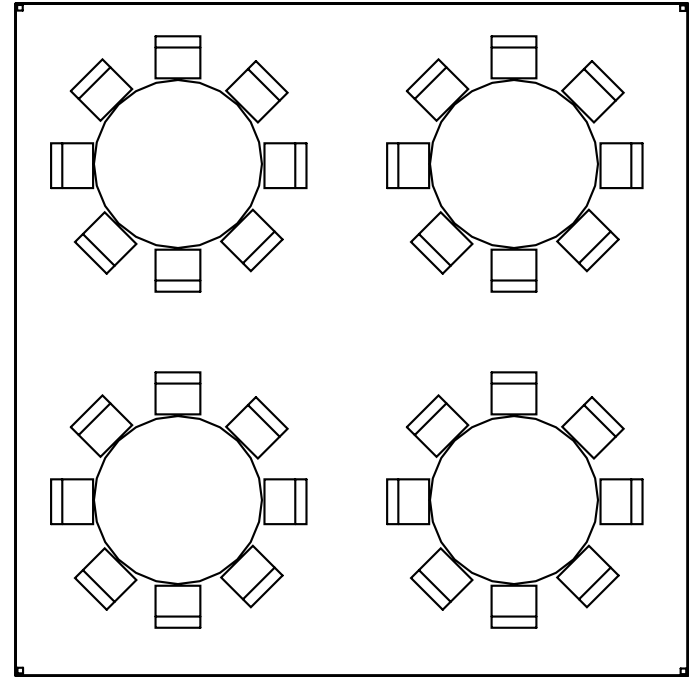

A-1 RENTAL PRESENTS

Party Perfect
FOR LIFE'S SPECIAL OCCASIONS

20' X 20' Marquee

Tent Diagrams

20' x 20' Marquee Tent
6 - 8' Banquet Tables
48 - Chairs

20' x 20' Marquee Tent
4 - 60" Round Tables
36 - Chairs

20' x 20' Marquee Tent
60 - Chairs